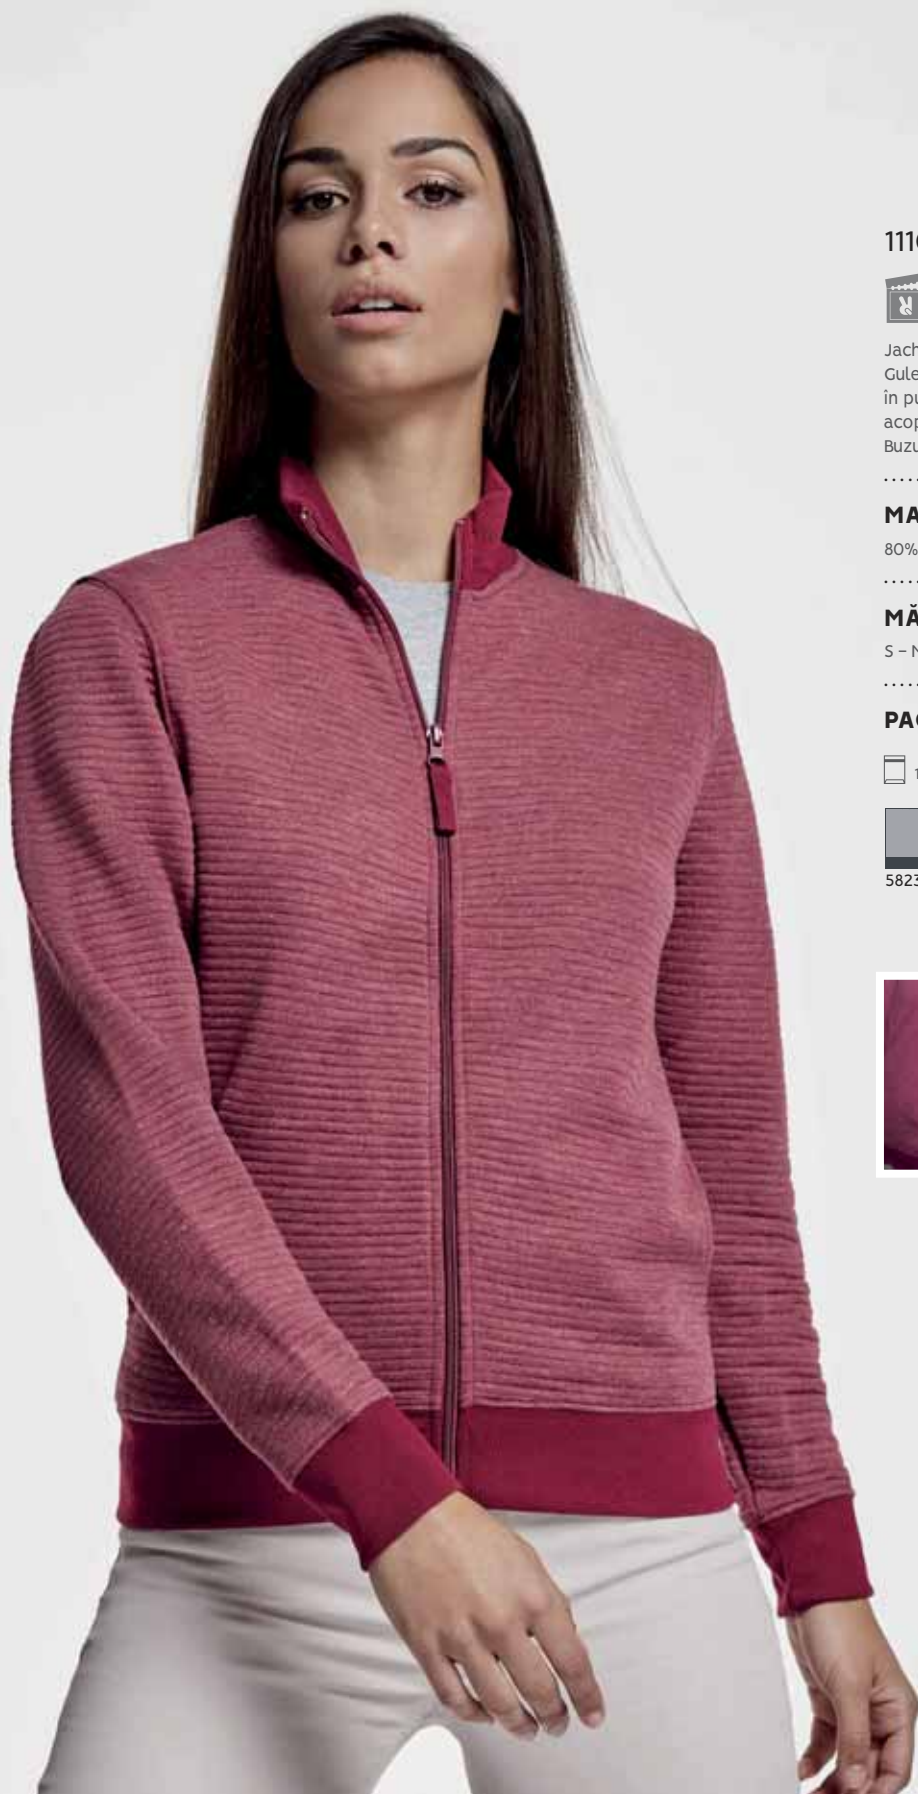

1110 JANGA

Jachetă din material ottoman în culori melanj. Guler, manșete și talie în contrast de culoare în punct canalé 2x1. Bandă întărită pentru acoperirea cusăturii pe interior la guler. Buzunare laterale.

MATERIAL

80% poliester / 20% bumbac, ottoman 280g/m².

MĂRIMI

S - M - L - XL - 2XL

PACKING

1

25

58231

23702

23864