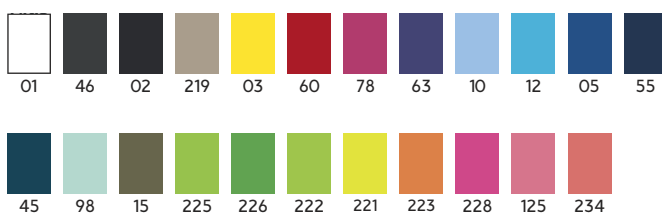

.....

MATERIAL

100% poliester, waffle interlock, 135 g/m².

.....

MĂRIMI

S - M - L - XL - 2XL

.....

PACKING