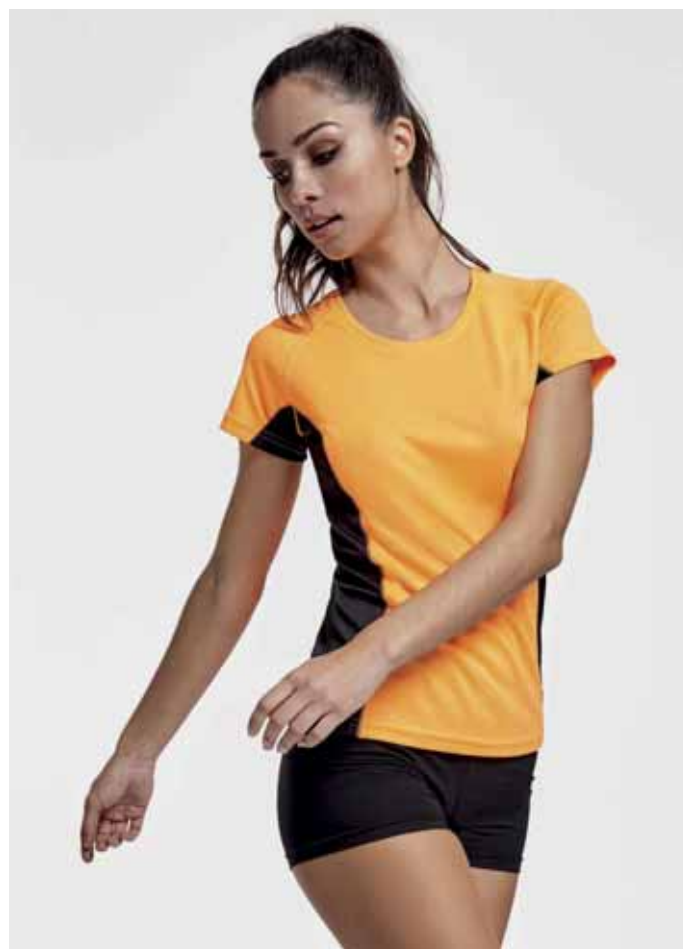

MATERIAL

Material principal: 100% poliester, bird's eye. Panouri: 100% poliester microperforat, 140 g/m².

MĂRIMI

S - M - L - XL - 2XL

PACKING

ZOLDER

Kids
pg. 42

6653 ZOLDER