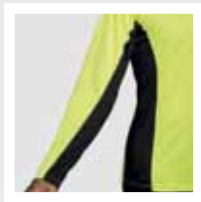

MATERIAL

100% poliester microperforat, 120 g/m².

MĂRIMI

S - M - L - XL - 2XL

PACKING

0419

BETIS ○

pg. 277