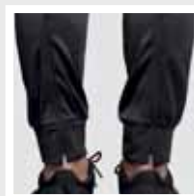

MATERIAL

100% poliester interlock, 220 g/m².

MĂRIMI

S - M - L - XL - 2XL
4 - 6 - 8 - 10 - 12 - 14 - 16

PACKING

Kids
pg. 58

SPLASH COLLECTION

SPORT