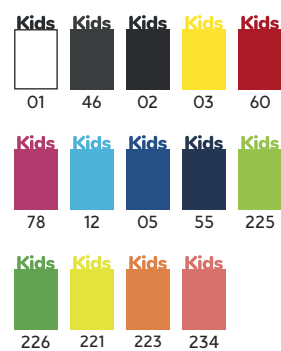

PACKING

5

50