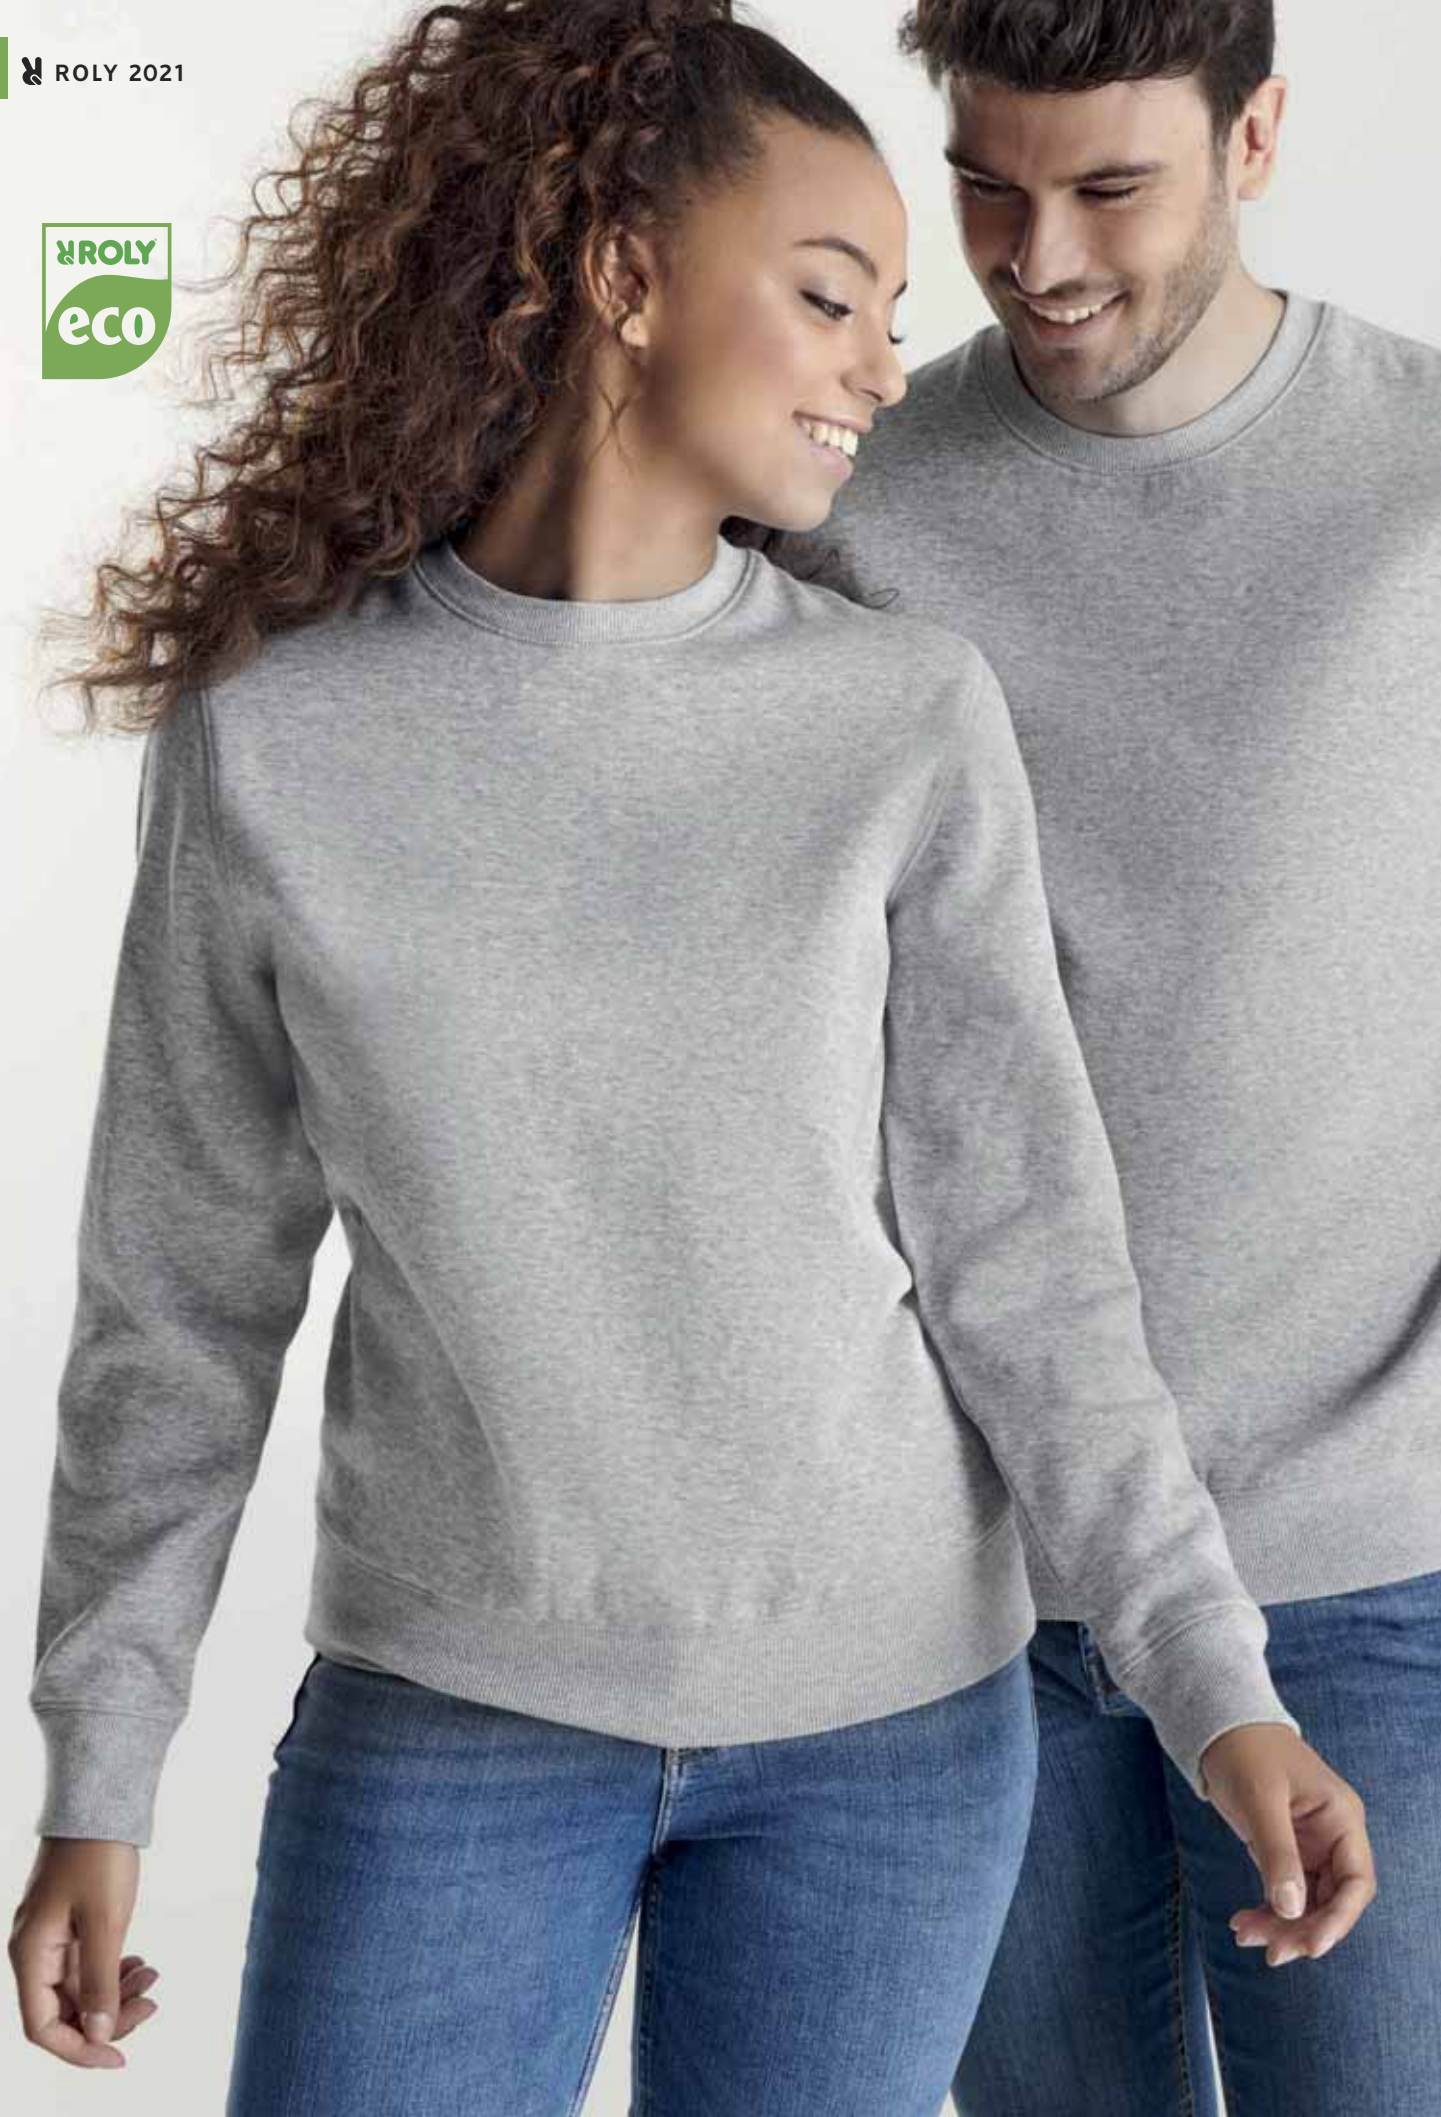

MATERIAL

100% bumbac organic, punct neted, 170 g/m².

MĂRIMI

S - M - L - XL - 2XL

PACKING

5

100

29