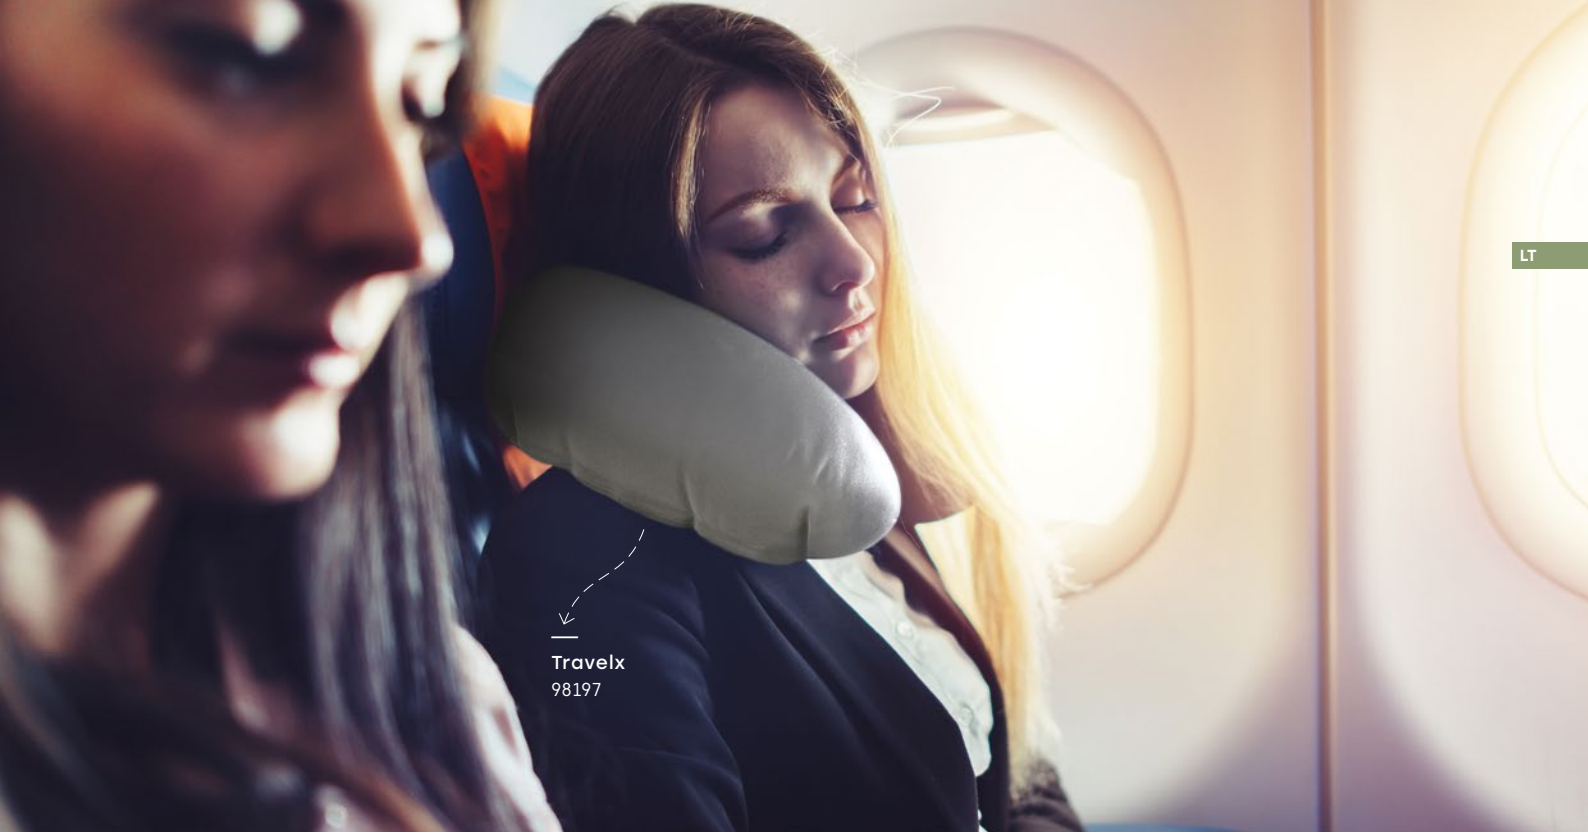

Travelx
98197