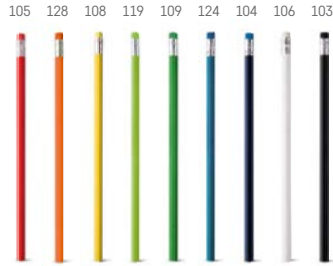

Ateneo — 91736

Graphite pencil with rubber
(not sharpened).

∅ 7 x 190 mm
PDP - 150 x 5 mm