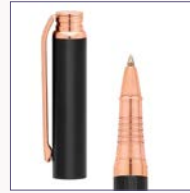

Benton — 91842

Set with metal Roller and ball pen, both with a clip and writing in black. The ball pen has a twist mechanism. Supplied in a cushioned gift case with magnetic closure.
∅ 13 x 136 mm | Case: 185 x 75 x 31 mm
LSR - 30 x 5 mm