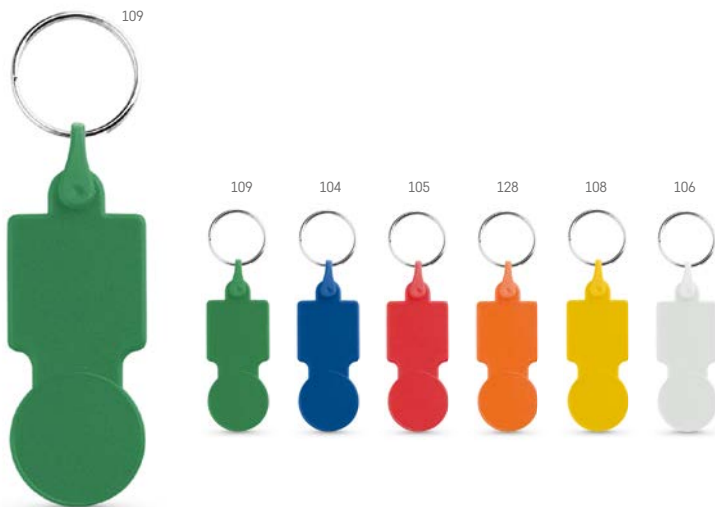

Sullivan — 95018

Coin-shaped PS keyring for supermarket cart.

± 25 x 60 x 2 mm

➤ PDP - 15 x 20 mm