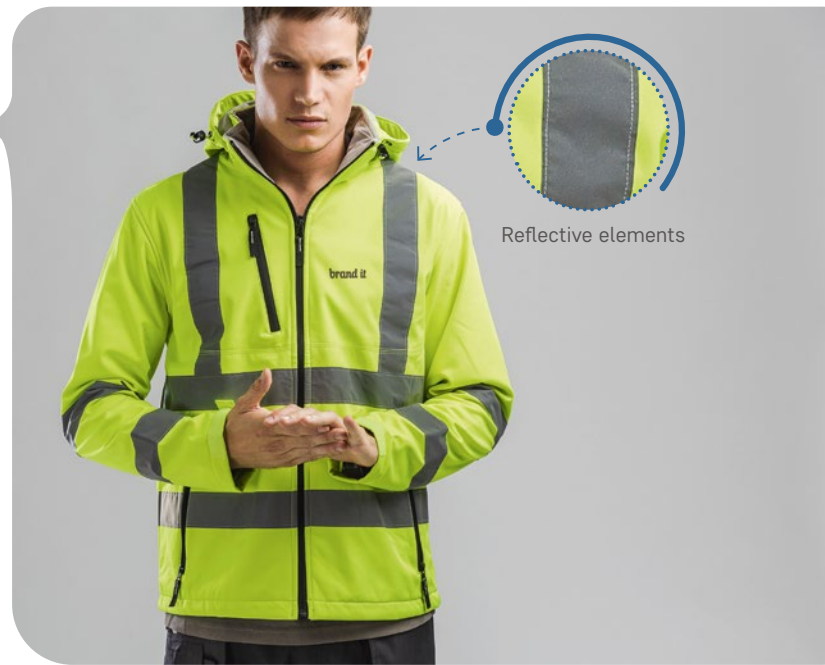

Reflective elements