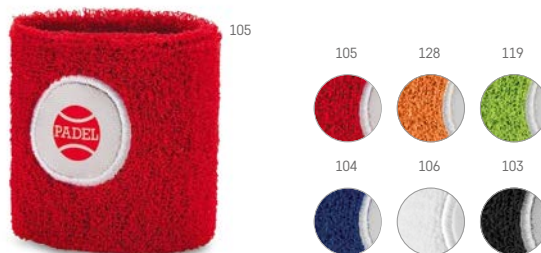

▮ 300 x 500 mm | Strip: 300 x 56 mm
 ⚡ TRS - 270 x 40 mm

Picchu — 99023

Elastic polyester cuff with zipped pocket, ideal for storing small items and using during sports.

▮ 100 x 100 mm
 ⚡ TRS - 50 x 50 mm