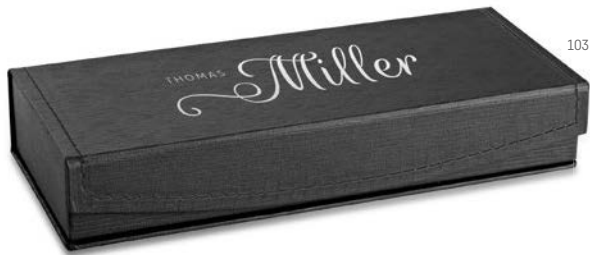

103

Spaere — 91969

Cardboard case for 1 ball pen. Interior with elegant velvet cushion.

▮ 170 x 50 x 28 mm
 ✂ SCR - 140 x 35 mm

127

Corso — 91951

Metal case for 1 ball pen.

▮ 178 x 59 x 21 mm
 ✂ LSR - 120 x 40 mm