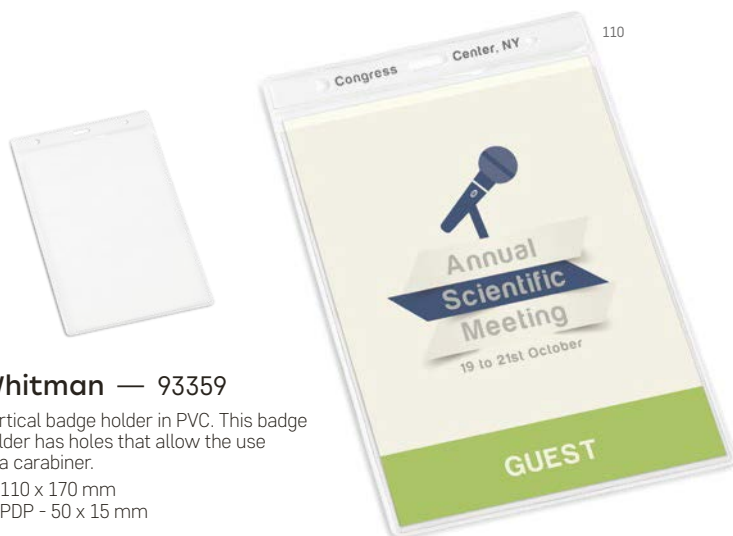

103

Yeats — 53569

Badge holder with metal clip extendable up to 900 mm. With a clear clip and button to add a card holder bag. The retractable mechanism allows the card or credential to be presented safely and comfortably.

⊥ Ø32 x 9 mm
✂ PDP - 15 x 15 mm

103

104

106

105

Whitman — 93359

Vertical badge holder in PVC. This badge holder has holes that allow the use of a carabiner.

⊥ 110 x 170 mm
✂ PDP - 50 x 15 mm

110

Forsyth — 93357

Horizontal badge holder in PVC. This badge holder has holes that allow the use of a carabiner.

⊥ 110 x 90 mm
✂ SCR - 50 x 20 mm

110

160

Flexible and directional

With wireless charger