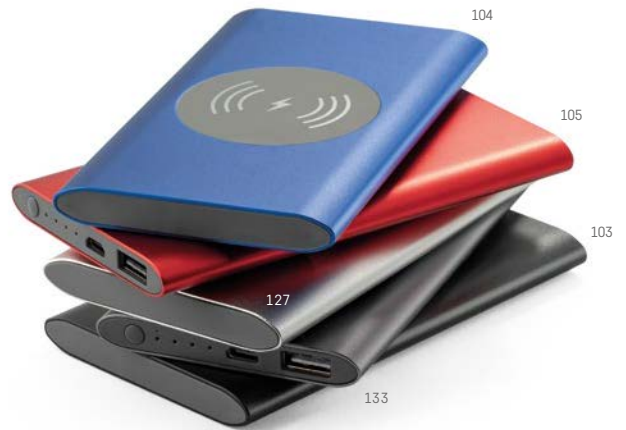

⊥ 144 x 26 x 80 mm
 ↗ PDP - 50 x 15 mm

Wireless Charging

TC

Take it anywhere without cables!

LED

Cassini — 97078

Aluminium portable battery and wireless charger. Contains a lithium polymer battery. It contains a capacity of 4,000 mAh and a life span of ≥ 500 cycles. 5V/2A input and 5V/2A output, with LED charge indicator. Includes USB/micro USB cable to charge the battery. Supplied in a gift box.