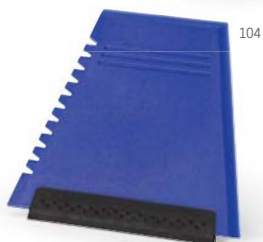

Tarter — 98182

Ice scraper with rubber tip.
109 x 120 x 3 mm
PDP - 20 x 40 mm