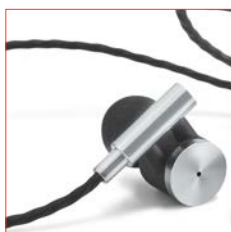

Vibration
97923

107

The VIBRATION are metal and ABS modern designed earphones that stand out for their metallic finished in the different details of the product. The VIBRATION are supplied in a gift box.

☒ 20 x 18 x 20 mm | Box: 88 x 97 x 45 mm

✂ LSR - 14 x 3 mm

CHARACTERISTICS:

- ⦿ Microphone
- ⦿ Call button
- ⦿ Connection to mobile device's playlist