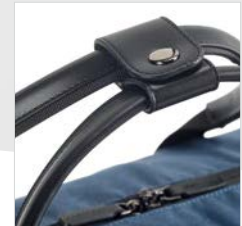

—
Motion Backpack
92681

—
Motion Bag
92521

Motion Backpack
92681

MOTION BACKPACK is a backpack with an irreverent and unique design in 600D and high quality imitation leather. The backpack has several compartments, pockets inside and two padded pockets designed specifically to protect a laptop up to 15.6" and a tablet up to 10.5". The straps and padded back accentuate the comfort of this backpack. The trolley strap is another feature that emphasizes the practical side of this backpack, facilitating its transport. The front pocket with flap and the side pockets are also unique in their design, from the asymmetry of the front pocket to the discreet pocket on the side that allows you to store a bottle of water. The backpack is supplied in a non-woven bag.