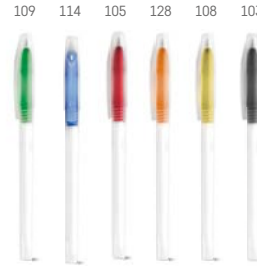

Jade — 51110

PP ball pen with white body. Coloured cap and clip.
Ø10 x 142 mm
PDP - 50 x 6 mm

Lucy — 81136

PP ball pen with coloured tip and clear body.
Ø10 x 142 mm
PDP - 50 x 6 mm

WR

Levi — 81135

PP ball pen with coloured cap and body.
Ø10 x 142 mm
PDP - 50 x 6 mm

Milu — 51113

PP ball pen with clip. Body and cover in opaque colour.
Ø10 x 142 mm
PDP - 50 x 6 mm