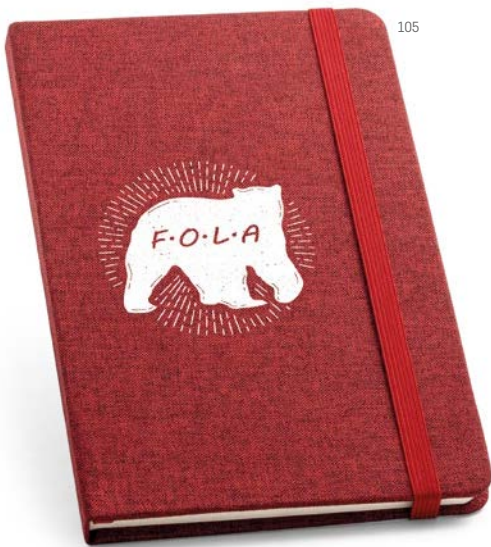

105

105

111

113

104