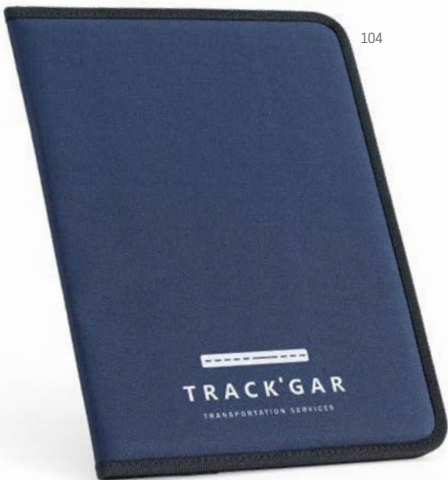

Fitzgerald — 92040

Imitation leather A4 folder and 800D with microfibre interior. The folder uses an elastic band, contains a 20 lined sheets pad, 3 pockets and a pen holder (pen not included).

▮ 245 x 315 x 15 mm
 ↗ TRS - 150 x 250 mm