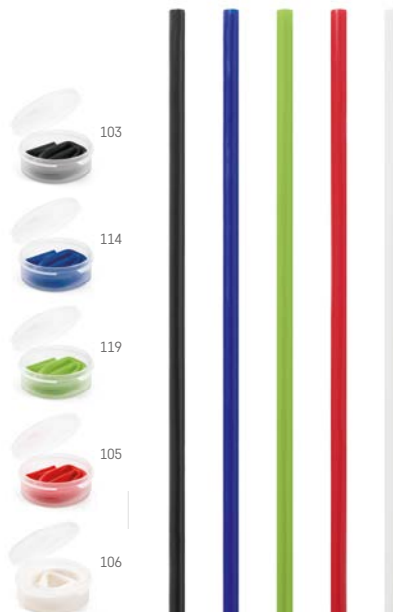

HO

Inox

Zamba — 94057

Set with stainless steel telescopic straw and brush. Supplied in a case with carabiner.

Straw: Ø9 x 218 mm |
 Case: Ø10 x 105 mm
 PDP - 55 x 10 mm

Drinky — 94091

100% silicone reusable and foldable straw. The straw is supplied with a white and translucent PP box with a matte finish allowing it to be portable.