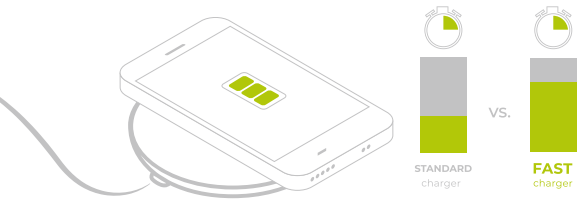

Combine with adapters

97160 / 97362