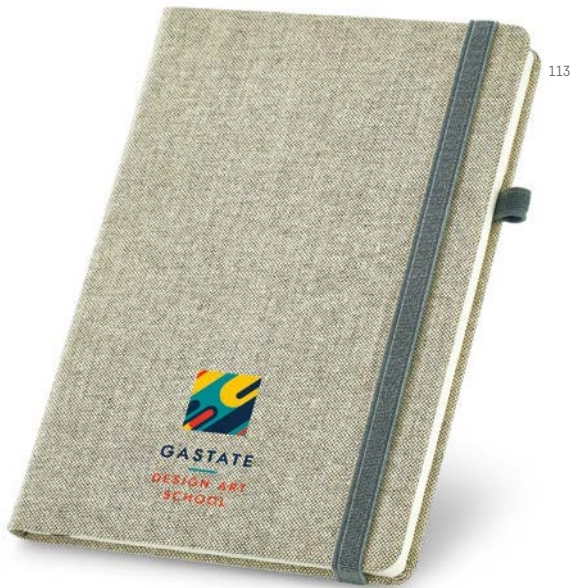

119

119

114

105

128

A5

Dumas — 93716

A5 notepad in imitation leather with 192 plain pages and pen holder (pen included). Supplied in a non-woven pouch matching the colour of the elastic.

☒ Notepad: 140 x 210 mm |
 Ball pen: Ø10 x 138 mm | Pouch: 185 x 240 mm
 ✂ SCR - 120 x 120 mm

114

Shaw — 93795

-  A5
-  A5 notepad and ball pen set, in imitation leather, with 160 plain pages, ribbon bookmark and elastic. Customizable set is supplied with PP gift box with elastic.
-  Ball pen: Ø10 x 137 mm | Notepad: 140 x 210 mm | Box: 155 x 214 x 13 mm | SCR - 100 x 180 mm

114

Plot — 93790

-  A5
-  A5 notepad with hardcover in imitation leather. This notepad has 160 plain pages and an elastic band. Supplied in a non-woven pouch.
-  150 x 210 mm | Pouch: 185 x 240 mm | SCR - 100 x 50 mm