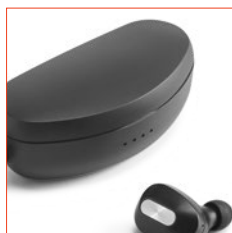

107

Descry 97922

The DESCRY are metal and ABS earphones that are bold and distinctive. Their technical characteristics elevate it to a highly functional object. The DESCRY are supplied in a gift box.

31 x 78 x 38 mm | Charging box: 79 x 40 x 32 mm |

Box: 128 x 110 x 58 mm

PDP - 25 x 10 mm