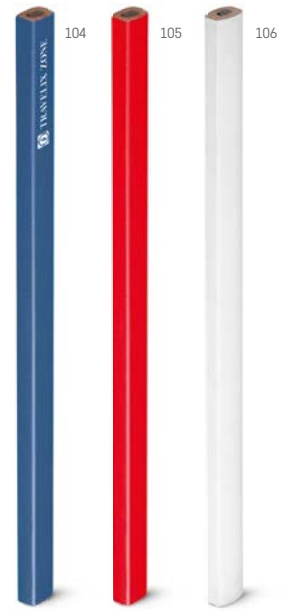

Grafit Colour — 91725

Wooden carpenter's pencil
(not sharpened).

∅ 11 x 175 x 7 mm
PDP - 50 x 7 mm