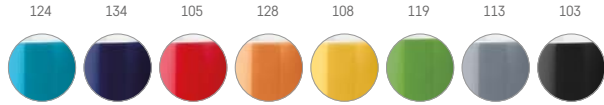

Matcha — 93888

Porcelain mug with capacity up to 350 ml. Supplied in box.

∅ 82 x 100 mm | Box: 115 x 120 x 90 mm
PDP - 30 x 30 mm

Cinander — 93832

Ceramic mug with capacity up to 370 ml. Supplied in box.

∅ 84 x 103 mm | Box: 90 x 120 x 87 mm
PDP - 30 x 25 mm