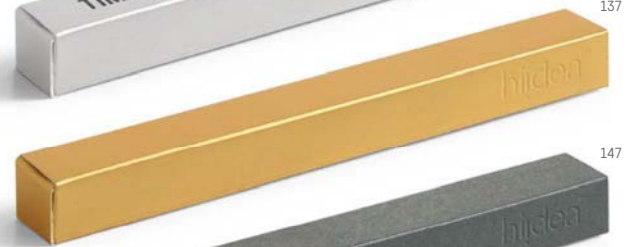

Make your offer even more special

The experience of receiving a gift is more remarkable if there is a moment of expectation and curiosity. Reinforce the connection with your brand and show all your dedication!

103

Spaere — 91969

Cardboard case for 1 ball pen. Interior with elegant velvet cushion.

▮ 170 x 50 x 28 mm
✂ SCR - 140 x 35 mm

127

Corso — 91951

Metal case for 1 ball pen.

▮ 178 x 59 x 21 mm
✂ LSR - 120 x 40 mm

127

137

147

Lello — 91973

Cardboard pouch for 1 ball pen. Supplied disassembled.

▮ 150 x 15 x 19 mm
✂ PDP - 60 x 10 mm

103

Casie — 91955

Cardboard case for 1 ball pen. Interior with elegant velvet cushion.

▮ 175 x 55 x 25 mm
✂ SCR - 160 x 45 mm

160

103

Pendolo — 91970

Kraft paper case for 1 ball pen.

▮ 180 x 43 x 22 mm
✂ SCR - 150 x 25 mm