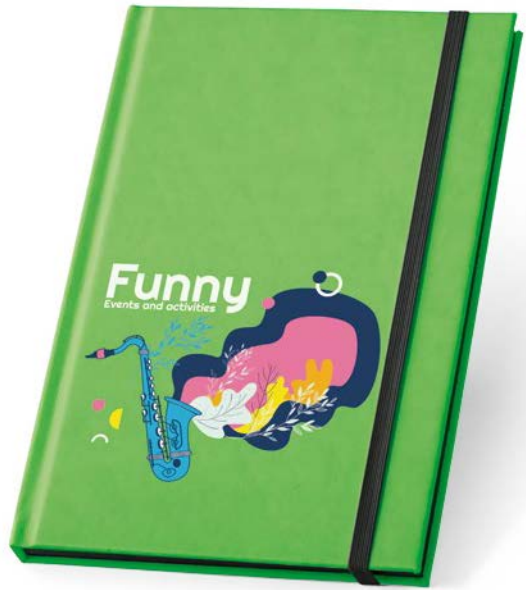

Fluorescent Covers

Prepared to shine on special occasions, they are the perfect combination for great ideas.