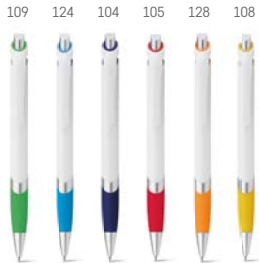

Ball pen with metal clip and coloured non-slip grip.

∅ 12 x 140 mm

PDP - 35 x 7 mm

Funk — 81131

Ball pen with metal clip and non-slip grip.

∅ 12 x 140 mm

PDP - 35 x 7 mm

109