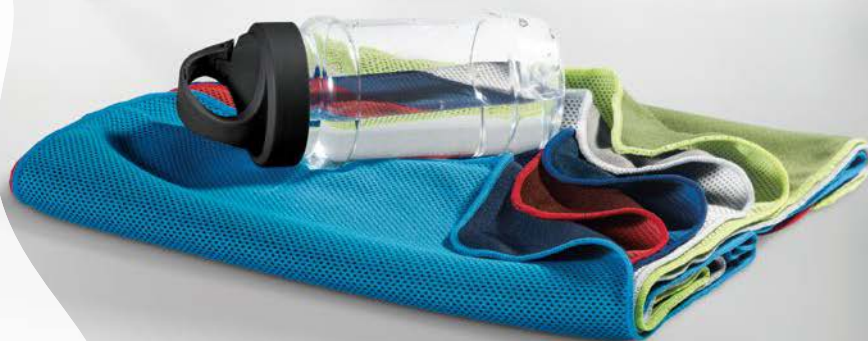

Kov — 99022

Polyester wrist band with appropriate area for customisation.

▮ 75 x 78 mm
 ⚡ TRS - Ø20 mm

Refreshing sports towel

When wet, it stays cold for hours! It's perfect for practicing your favorite sport in the best conditions.