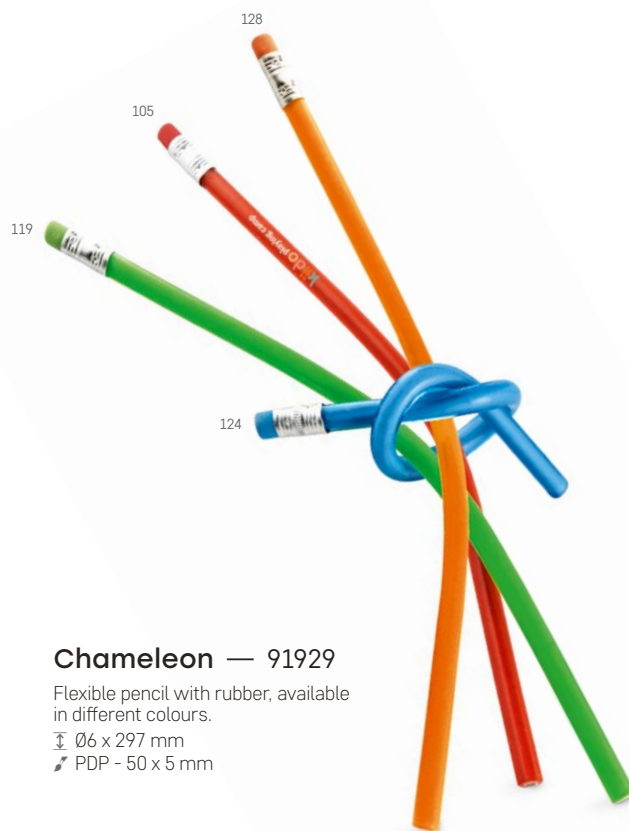

☒ 41 x 60 x 23 mm

☒ PDP - 20 x 10 mm

Beetle — 91904

Sharpened charcoal pencil with rubber toy, available in different designs.

☒ Ø7 x 188 mm

☒ LSR - 100 x 5 mm

Chameleon — 91929

Flexible pencil with rubber, available in different colours.