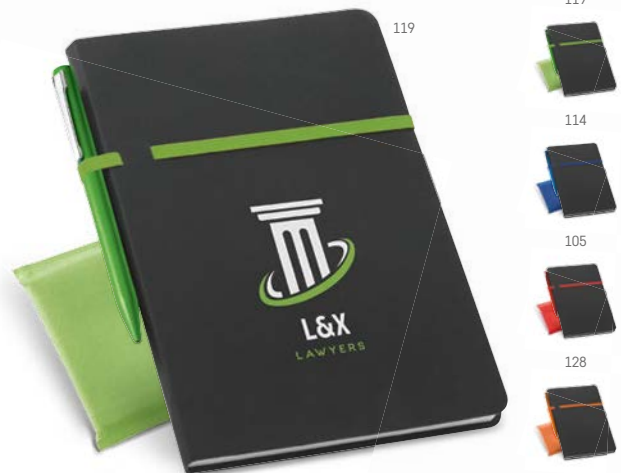

Creative elastic bands!

It catches your ideas and your objects!

123

114

A5

Kafka — 93712

Imitation leather A5 notepad with hardcover. This notepad has 160 plain pages, elastic band and elastics capable of holding pens (pen not included), smartphone and cards. Supplied in a non-woven pouch.

☒ 150 x 210 mm | Pouch: 185 x 240 mm
 ✂ SCR - 35 x 160 mm

With pen holder

103

A5

Shakespeare — 93789

A5 notepad with hardcover in imitation leather. This notepad has 280 plain ivory pages, pen holder (pen not included) and elastic band. Supplied in a non-woven pouch.

Imitation leather A5 notepad. This notepad has 192 plain pages and pen holder (pen not included). Supplied in a non-woven pouch matching the elastic.

☒ 140 x 210 mm | Pouch: 185 x 240 mm
 ✂ SCR - 120 x 100 mm

119

119

114

105

128

A5

Dumas — 93716

A5 notepad in imitation leather with 192 plain pages and pen holder (pen included). Supplied in a non-woven pouch matching the colour of the elastic.