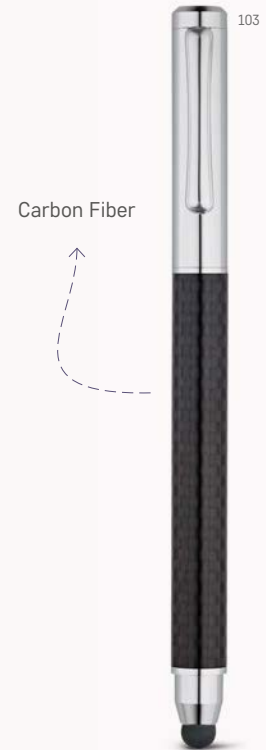

147

 **Haley — 91899**

Roller and ball pen set in aluminium, both with clip. Supplied in a cushioned gift box.

∓ Ø11 x 138 mm | Case: 175 x 55 x 25 mm
 ⚡ LSR - 35 x 5 mm

133

103

103

Carbon Fiber