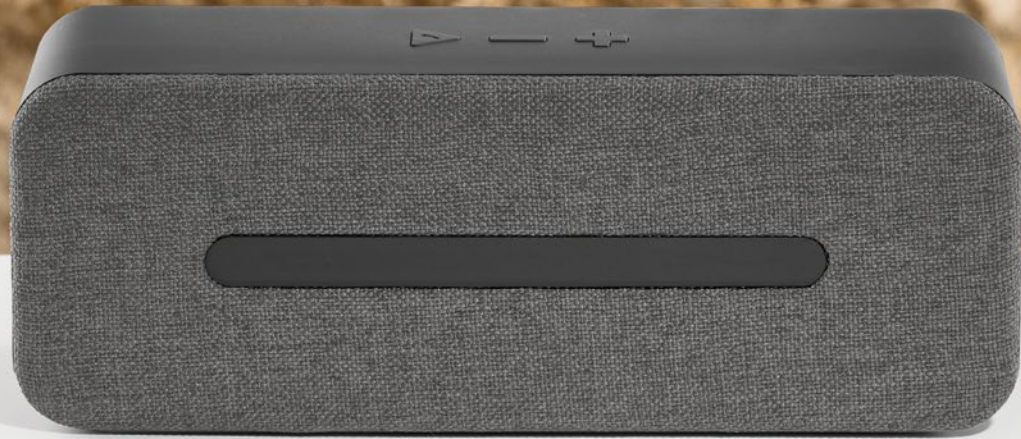

133

Thunder 97258

The THUNDER is a textured fabric ABS speaker elegant and with detailed finishings. The speaker is an object that fits perfectly into a stylish and sophisticated environment and is supplied in a gift box.

73 x 196 x 54 mm | Box: 275 x 123 x 74 mm
SCR - 40 x 15 mm

CHARACTERISTICS:

- Microphone
- Call button
- Volume control
- Connection to mobile device's playlist