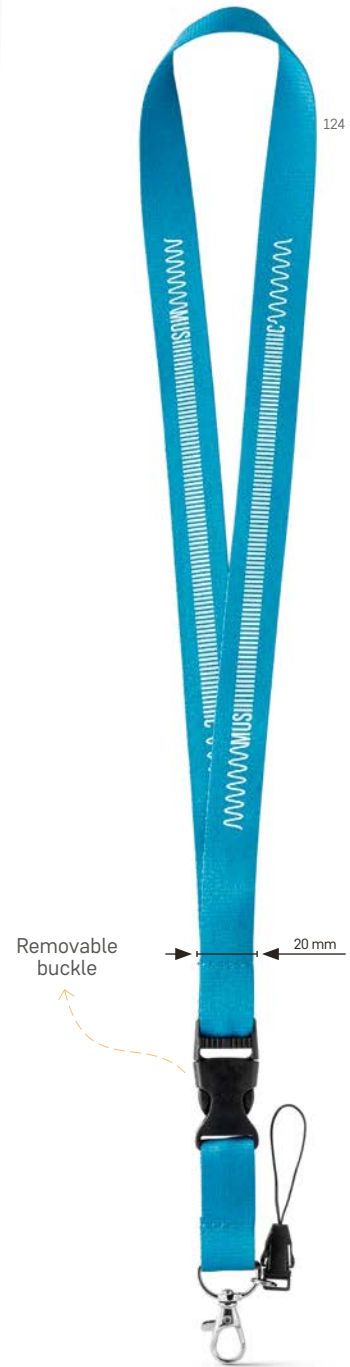

Anquetil — 94401

Polyester lanyard with metal carabiner, removable buckle and mobile phone strap.
20 x 530 mm
TRS - 280 x 16 mm