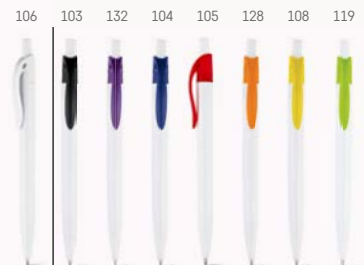

∅10 x 140 mm

SRC - 45 x 12 mm

Mars Crystal — 91499

Translucent ball pen with clip, available in several colours.

∅10 x 140 mm

PDP - 40 x 6 mm

Mars — 91498

Ball pen with coloured clip.