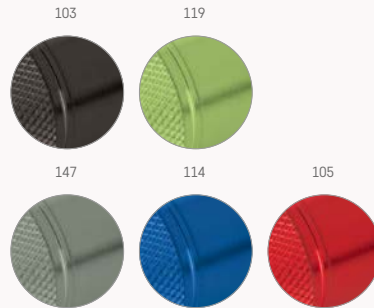

LED Flashy — 94736

Aluminium torch with 9 LEDs and handle.
Includes 3 AAA batteries.

∅ 26 x 90 mm
LSR - 23 x 5 mm