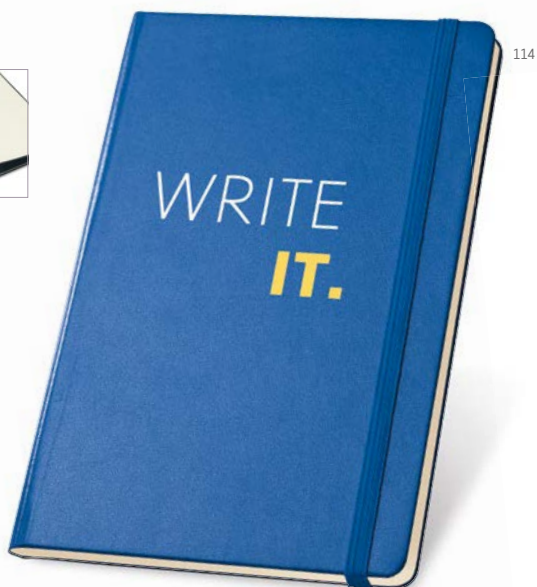

A5 Twain — 93494

A5 notepad with 160 lined ivory pages, inner pocket, hardcover, bookmark ribbon and elastic band.

137 x 210 mm
SCR - 100 x 180 mm

A5 Portman — 93775

A5 notepad with 160 plain ivory pages, inside pocket, bookmark ribbon, elastic band and metallic hardcover (gold or silver).

137 x 210 mm
TRS - 100 x 190 mm