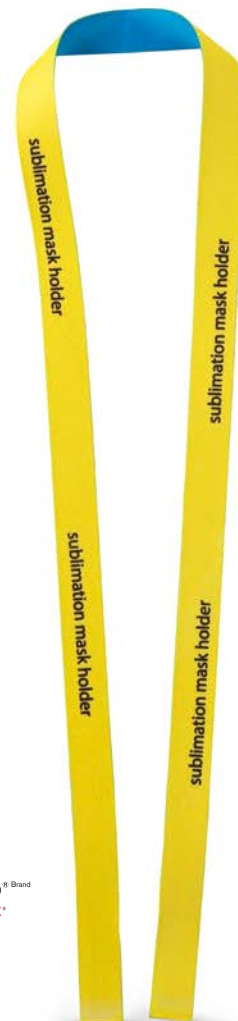

ORIGINAL LANYARDS®

◆ Sublimation Mask Holder

15 x 375 mm

Printing 1 side

Printing 2 sides