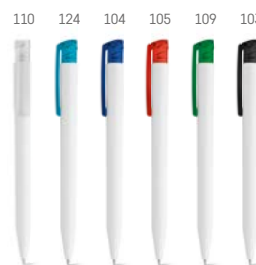

Caribe — 91256

ABS ball pen with clip and non-slip grip.
 ∅ 10 x 138 mm
 PDP - 45 x 7 mm

Gaia — 81151

ABS ball pen with clip and colourful tip.

∅ 11 x 141 mm

PDP - 50 x 6 mm

Kiso — 81102

ABS ball pen with coloured clip and white body.