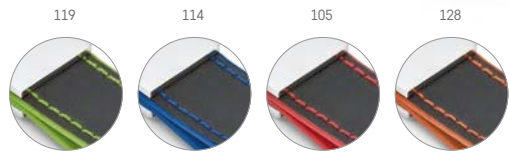

119

Leskov — 93370

Metal and imitation leather keyring with rotating carabiner. Supplied in a gift box.
 17 x 80 x 7 mm
 PDP - 13 x 20 mm

105

Watch — 93354

Round metal and imitation leather keyring. Supplied in a gift box.
 18 x 90 x 7 mm
 LSR - 25 x 13 mm