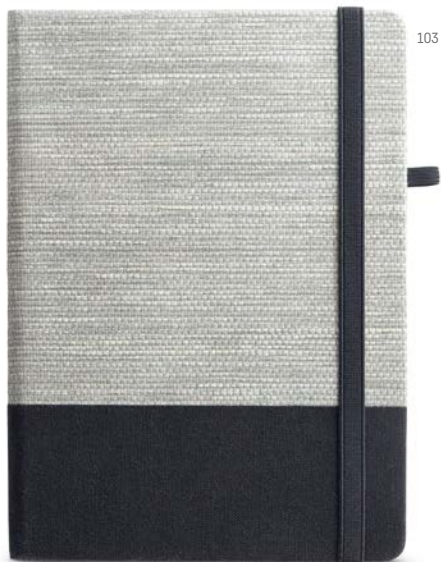

Sign I
81206
•
Write
119

Rousseau
93268

103

103

104

104

104

105

123

133

Rousseau — 93268

A5 notepad with hardcover and rounded corners made from natural straw fibres and cotton canvas. This notepad has 192 lined white pages, bookmark ribbon, elastic band and pen holder (pen not included).

150 x 210 mm
TRS - 110 x 110 mm

Boyd — 93276

A5 notepad with RPET hardcover. This notepad has 192 lined ivory pages from a sustainable forest management, bookmark ribbon, elastic band and inner pocket.

140 x 210 mm
TRS - 80 x 120 mm