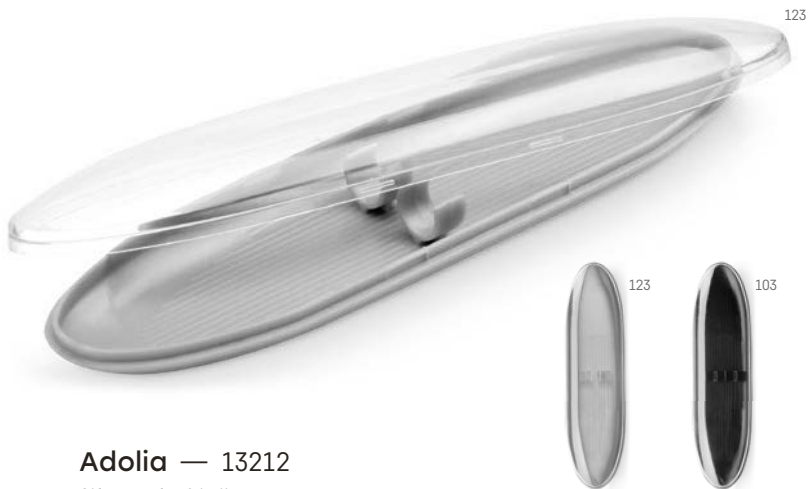

Adolia — 13212

Gift case for 2 ball pens.

▮ 174 x 22 x 46 mm

✂ DGL - 50 x 35 mm