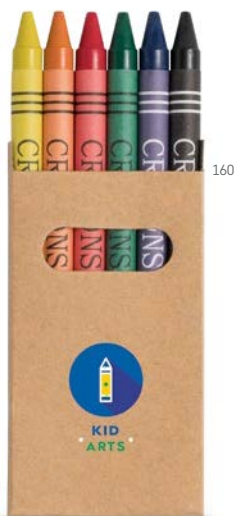

Eagle — 91754

Cardboard box with 6 crayons.

⊥ 53 x 92 x 9 mm

✂ SCR - 45 x 50 mm