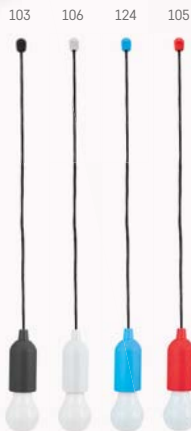

LED Lighty — 94750

Portable ABS and PP lamp with LED and 1.090 mm cord. Includes 3 AAA batteries.

∅ 55 x 160 mm
PDP - 50 x 18 mm