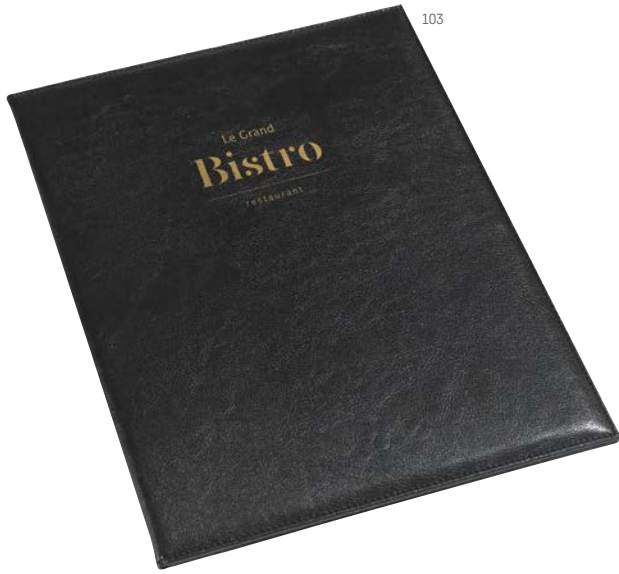

95 x 145 x 30 mm
 LSR - 20 x 20 mm

Barrel — 94191

Zinc wine set. Includes corkscrew with sommelier knife and stopper. Supplied in a gift box.

103 x 133 x 28 mm
 SCR - 95 x 65 mm

103

A4 Danny — 92053

Imitation leather menu holder.