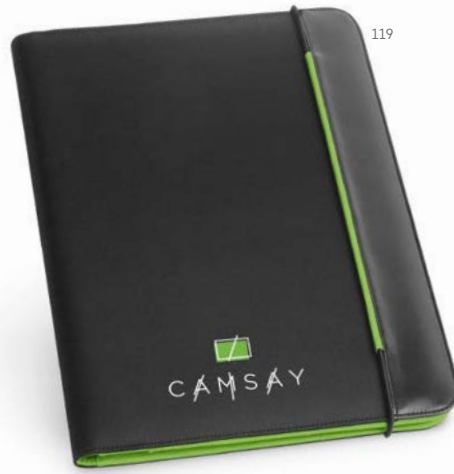

233 x 310 x 18 mm | Plate: 50 x 30 mm

LSR - 40 x 25 mm

123

123

104

A5

Pynchon — 92066

Imitation linen and imitation leather A5 folder with magnetic closure. This folder includes a pad of 20 lined sheets, support for ball pen (not included) and other compartments for accessories (not included).

Fitzgerald — 92040

Imitation leather A4 folder and 800D with microfibre interior. The folder uses an elastic band, contains a 20 lined sheets pad, 3 pockets and a pen holder (pen not included).

▮ 245 x 315 x 15 mm
 ↗ TRS - 150 x 250 mm