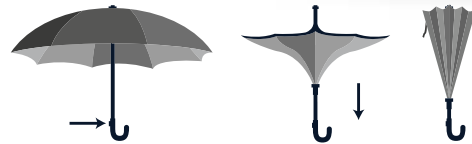

Reversible umbrella

Avoid getting wet when entering the car, at home or in commercial spaces with this reversible umbrella. Patented model with exceptional performance technology.

190T pongee reversible umbrella with double cover, metal handle and fiberglass ribs. This patented structure has manual opening and automatic closing.

∅ 1050 mm | 790 mm
TRS - 200 x 100 mm

TR

104

Pongee 190T umbrella with fiberglass shaft and ribs, and rubber coated handle. This umbrella is windproof and has automatic opening.

∅ 1030 mm | 890 mm
TXP - 220 x 140 mm