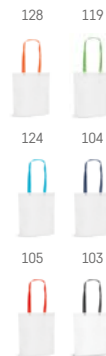

Woodbury — 92832

Thermo sealed non-woven bag (80 g/m²) with 55 cm handles.

☒ 330 x 390 x 80 mm

♻️ TRS - 230 x 250 mm