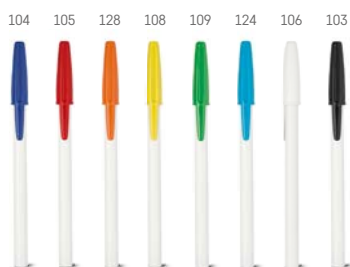

CARIOCA

MADE IN EUROPE

Corvina — 91216

CARIOCA® ball pen with coloured cap with clip.

∅ 10 x 145 mm

PDP - 60 x 5 mm