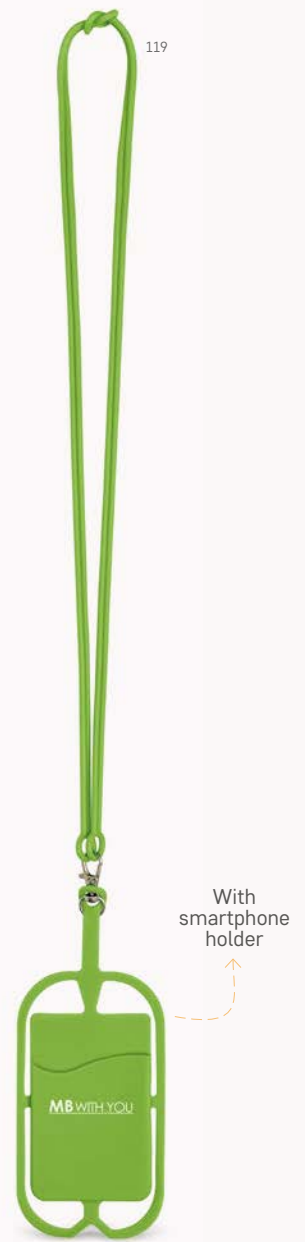

┆ 20 x 510 mm

┆ TRS - 280 x 16 mm

Weave — 94408

Adjustable polyester lanyard with metal karabiner, safety lock and slot for doming.

┆ Ø5 x 450 mm

┆ PDP - Ø20 mm

Nicolaus — 94446

Silicone card holder. Includes lanyard and smartphone holder.