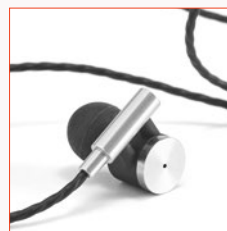

107

Vibration 97923

The VIBRATION are metal and ABS modern designed earphones that stand out for their metallic finished in the different details of the product. The VIBRATION are supplied in a gift box.

▮ 20 x 18 x 20 mm | Box: 88 x 97 x 45 mm
✂ LSR - 14 x 3 mm

CHARACTERISTICS:

- ⦿ Microphone
- ⦿ Call button
- ⦿ Connection to mobile device's playlist