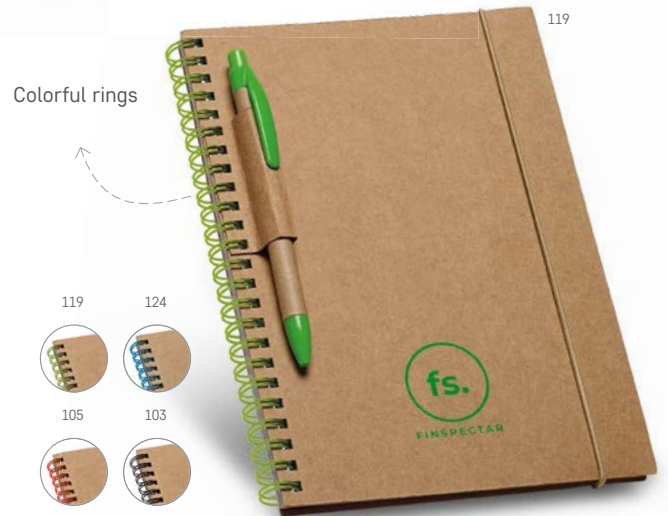

85 x 125 mm

PDP - 30 x 50 mm

Stone paper

- Smooth texture
- Waterproof
- Resistant
- Ecological

MATCH YOUR ROCK
NOTEPAD WITH THE BETA
BAMBOO BALL PEN

.123

Rock — 93419

B6 spiral notepad with kraft hardcover and 140 plain 120g/m² stone pages. This notepad has a magnet on the cover that works like a pen holder (pen not included).

130 x 180 mm
✂ SCR - 70 x 160 mm

Colorful rings

Marlowe — 93707

Spiral pocket sized notepad with 120 lined recycled pages, cardboard hardcover and elastic band.

100 x 140 mm
✂ SCR - 50 x 120 mm

Colorful rings

Garden — 93708

B6 spiral notepad with 120 lined recycled pages and cardboard hardcover with pen holder (pen not included).

140 x 180 mm
✂ SCR - 80 x 50 mm

160

Tazy — 93735

Coloured sticky notepad with 6 sets (22 sheets/each) with a compartment for cards and elastic band.