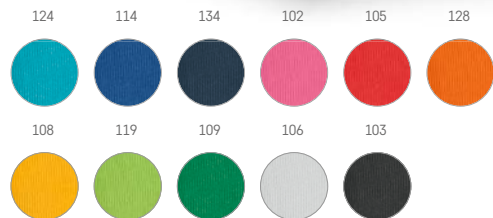

Campbel
99547

TR

150

Bailey — 99410

100% Cotton canvas cap with eyelets and adjustable velcro closure.

Size: 580 mm
TR - 140 x 60 mm

124

Campbel — 99547