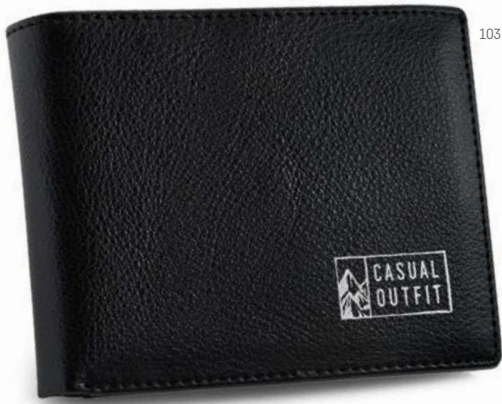

103

Barrymore — 93222

Leather wallet with a coin pocket, bills pocket and inserts for 9 cards. Wallet supplied in a gift box.

☒ 125 x 98 x 20 mm | Box: 140 x 113 x 30 mm
✂ SCR - 80 x 50 mm

103

Affleck — 93317

Leather wallet with a coin pocket, bills pocket and inserts for 3 cards. Wallet supplied in a gift box.

☒ 110 x 92 x 13 mm | Box: 130 x 109 x 24 mm
✂ SCR - 50 x 50 mm

103

Kutcher — 93316

Leather card holder with capacity for 4 cards and a compartment for bills. Supplied in a gift box.

☒ 65 x 106 mm | Box: 80 x 115 x 15 mm
✂ HTS - 40 x 40 mm

103

Malini — 93279

Men's leather belt with reversible metal buckle. The reversible buckle allows the belt to be used on both sides. Supplied in a gift box.

☒ 1250 x 33 mm | Box: 128 x 148 x 45 mm
✂ PDP - 50 x 20 mm