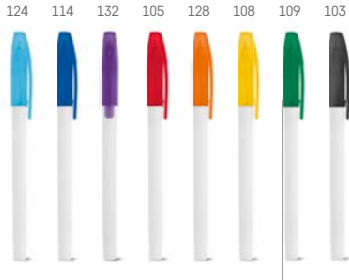

Jade — 51110

PP ball pen with white body. Coloured cap and clip.
Ø10 x 142 mm
PDP - 50 x 6 mm