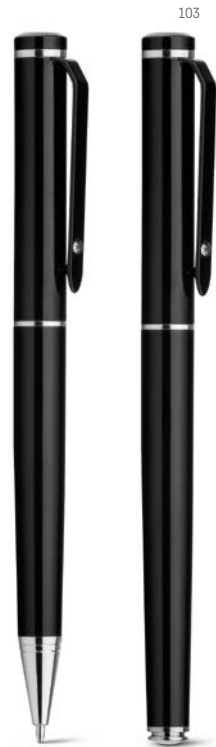

Calliope Set — 81199

Set with metal ball pen with twist mechanism and metal roller, both with a clip with a shiny detail on the edge. Supplied in a cushioned gift box.

Ball pen: Ø10 x 133 mm | Roller: Ø10 x 137 mm |
Box: 180 x 57 x 25 mm
LSR - 40 x 6 mm

Calliope — 81197

Metal ball pen with twist mechanism and clip with shiny detail on the tip. Supplied in a gift box.

Ø10 x 133 mm |
Box: 180 x 43 x 22 mm
DGL - 40 x 60 mm

Calliope Roller — 81198

Metal roller with clip with shiny detail on the tip. Supplied in a gift box.

Ball pen: Ø10 x 136,5 mm |
Box: 182 x 22 x 42 mm
PDP - 25 x 3 mm