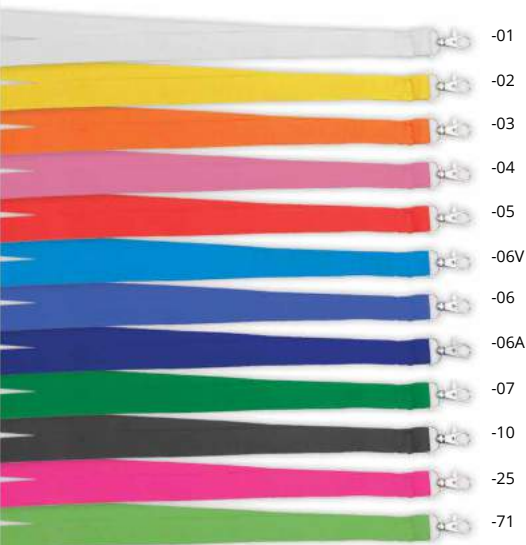

# NECK AP761112

▣ 20×500 mm  
 ⚙ T1 (8C, 200×15 mm)

Lanyard with metal carabiner, polyester.