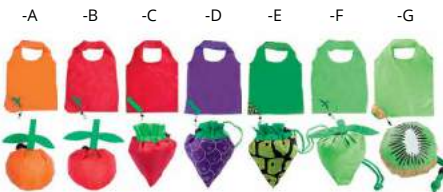

CORNI AP791086

▣ 380×400 mm
♀ T2 (8C, 250×150 mm),
S1 (3C, 250×200 mm)

Fruit shaped foldable shopping bag, 190T polyester.