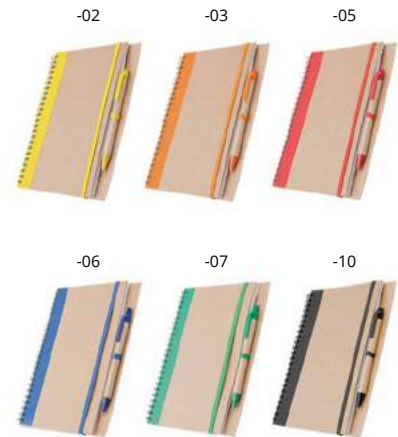

A5 TUNEL AP791049

165×210×10 mm
P2 (4C, 60×30 mm), S1 (1C, 60×100 mm)
Recycled paper, 60 sheets spiral notebook with paper ballpoint pen.

A5 RAIMOK AP781196

147×210×15 mm
P1 (4C, 70×30 mm),
S1 (2C, 100×150 mm),
UV (FC, 100×150 mm)

Cardboard covered notebook with 100 sheets, coloured bookmark and rubber strap.

NEW A5 GANOK AP781781

145×210×18 mm
S1 (2C, 100×150 mm), P1 (4C, 70×30 mm)

Recycled paper covered notepad with 50 sheets and recycled paper ballpoint pen (blue refill). Including adhesive notepads in 2 sizes (30 pcs large, 75 pcs small).

NEW B6 SAMISH AP781715

126×177×23 mm
P1 (4C, 70×30 mm)

PU leather covered notebook with 80 lined sheets, ballpoint pen (blue refill), bookmark and rubber strap.