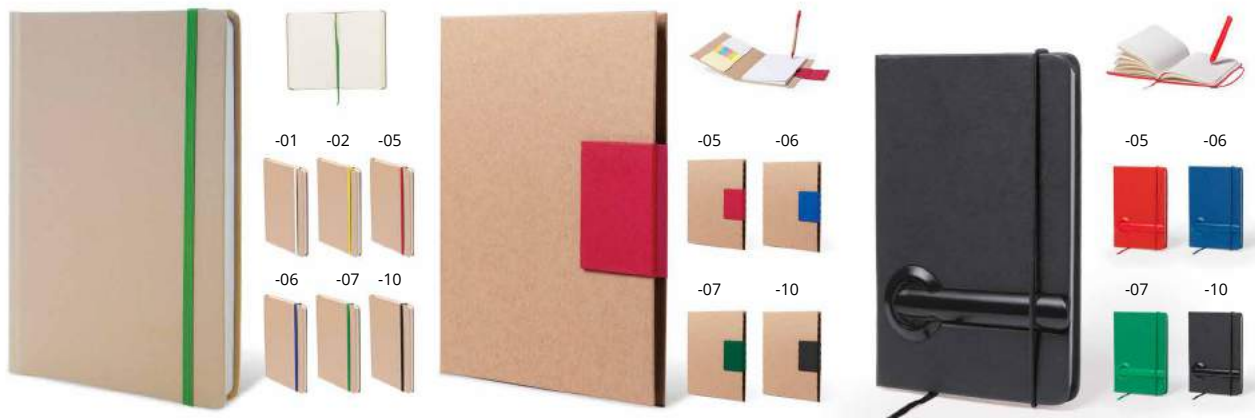

NEW B6 SAMISH AP781715

126×177×23 mm
P1 (4C, 70×30 mm)

PU leather covered notebook with 80 lined sheets, ballpoint pen (blue refill), bookmark and rubber strap.