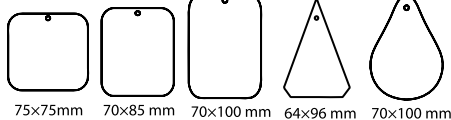

DESIGN YOUR UNIQUE CAR AIR FRESHENER!

From 300 pcs
From 12 working days

CREATE YOUR DESIGN!
Up to 4+4 Colours (CMYK)

CHOOSE YOUR FRAGRANCE!
green apple, tropical, menthol, lemon, ocean,
new car, strawberry, peach, vanilla

CHOOSE YOUR SHAPE!
Custom shape on request