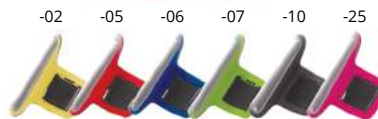

## ARNOLD AP781602

▣ 35×40×6 mm  
 ⚙ P1 (2C, 20×10 mm)

Square shaped, plastic mobile holder with self-adhesive base.