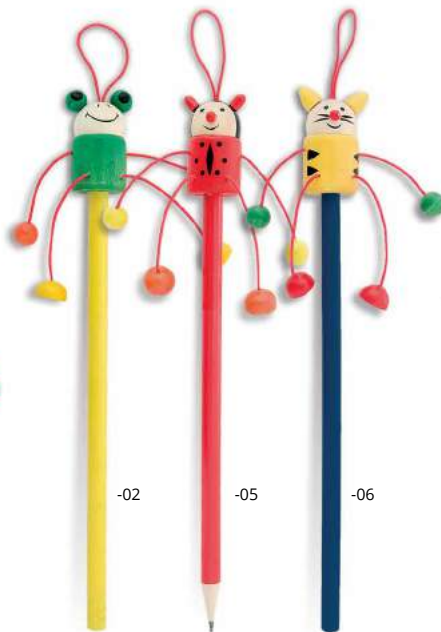

## FLEXI AP731504

▣  $\varnothing 6 \times 320$  mm  
 ♪ P1 (2C, 50×4 mm)

Flexible pencil with eraser, made of special elastic plastic, unsharpened.

-02 -05 -06