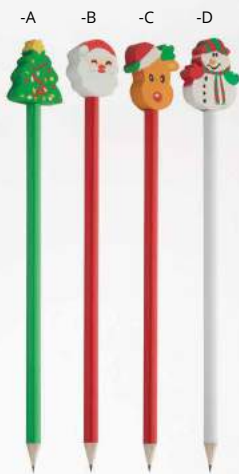

NAMSOS AP808512

▣ ø7×200 mm
✎ P1 (2C, 60×5 mm)

Wooden lead pencil with Christmas figure eraser, sharpened. HB grade.