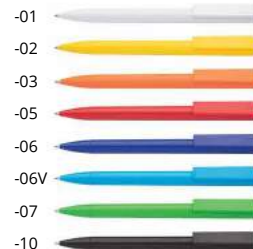

TRAMPOLINO

AP845174

□ ø10×140 mm
⊗ DO1 (FC, 44×9 mm), P1 (2C, 60×6 mm)

Plastic ballpoint pen with special clip movement. With blue refill.