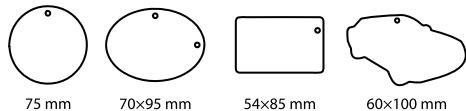

DESIGN YOUR UNIQUE CAR AIR FRESHENER!

From 300 pcs
From 12 working days

CREATE YOUR DESIGN!
Up to 4+4 Colours (CMYK)

CHOOSE YOUR FRAGRANCE!
green apple, tropical, menthol, lemon, ocean,
new car, strawberry, peach, vanilla

CHOOSE YOUR SHAPE!
Custom shape on request